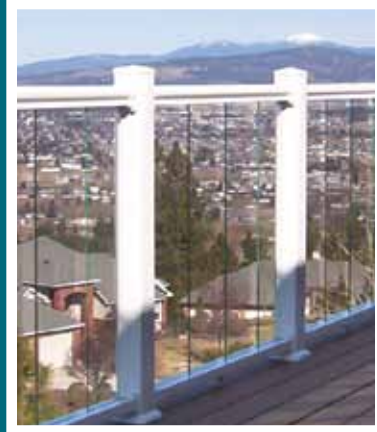

Plastival
.... Imagine the Possibilities