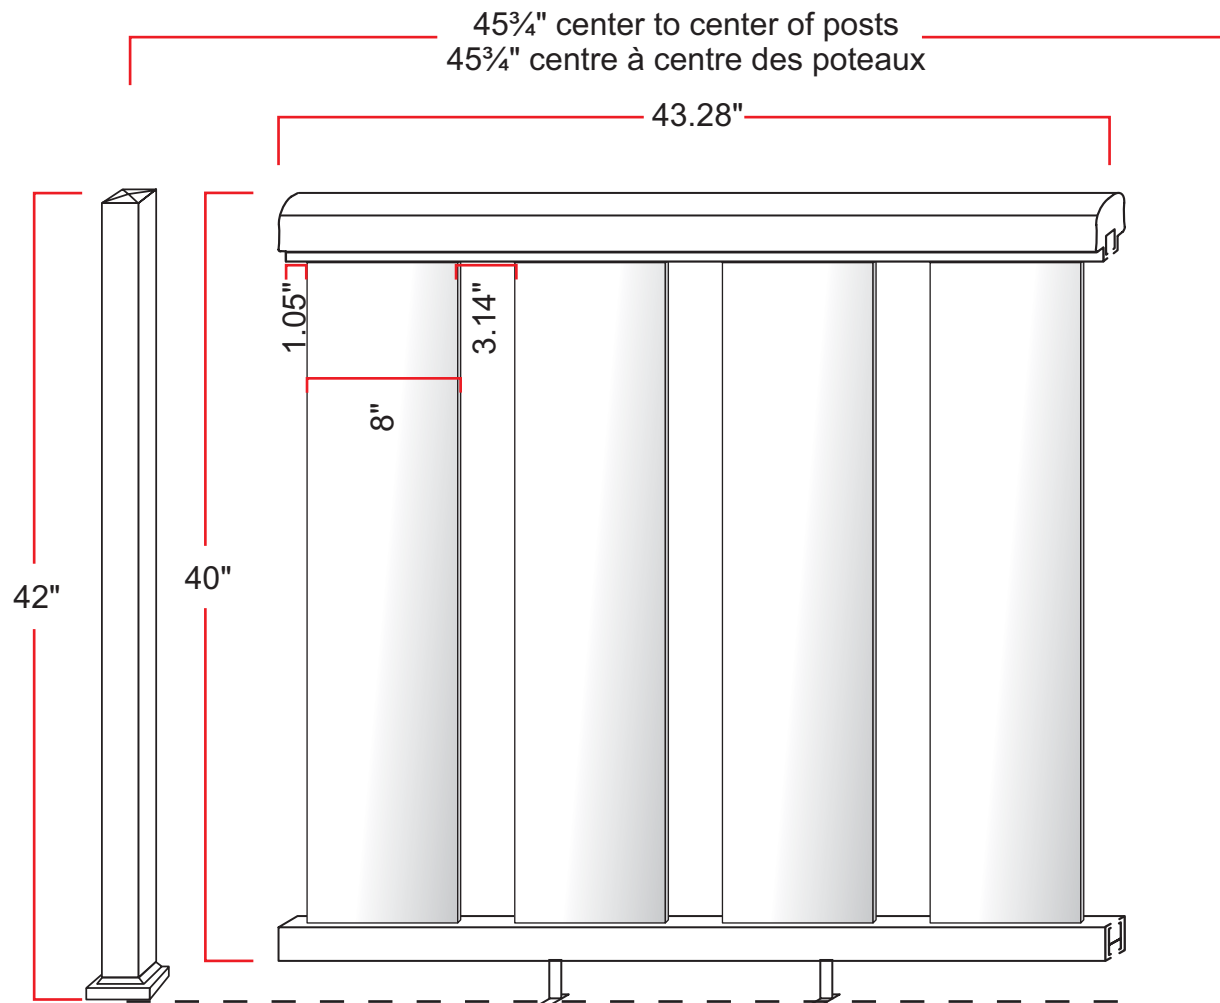

Contour ClearView 45³/₄" x 42"

Contour ClearView 72" x 42"