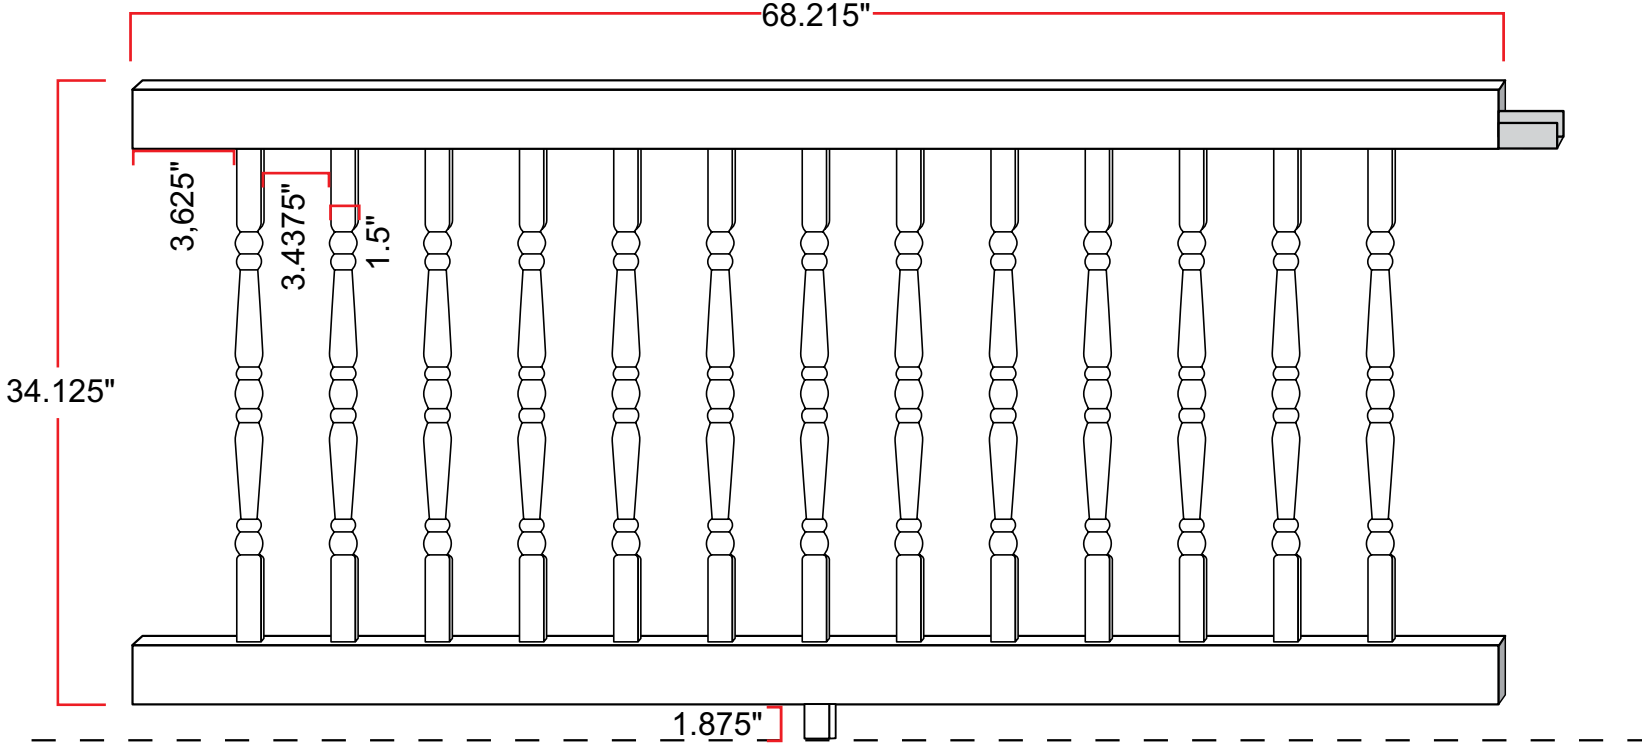

# Heritage 72" x 36" Railing Section

Note:  
The opening in the steel insert should face upwards in the top rail.

# Heritage 96" x 36" Railing Section

Note:  
The opening in the steel insert should face upwards in the top rail.