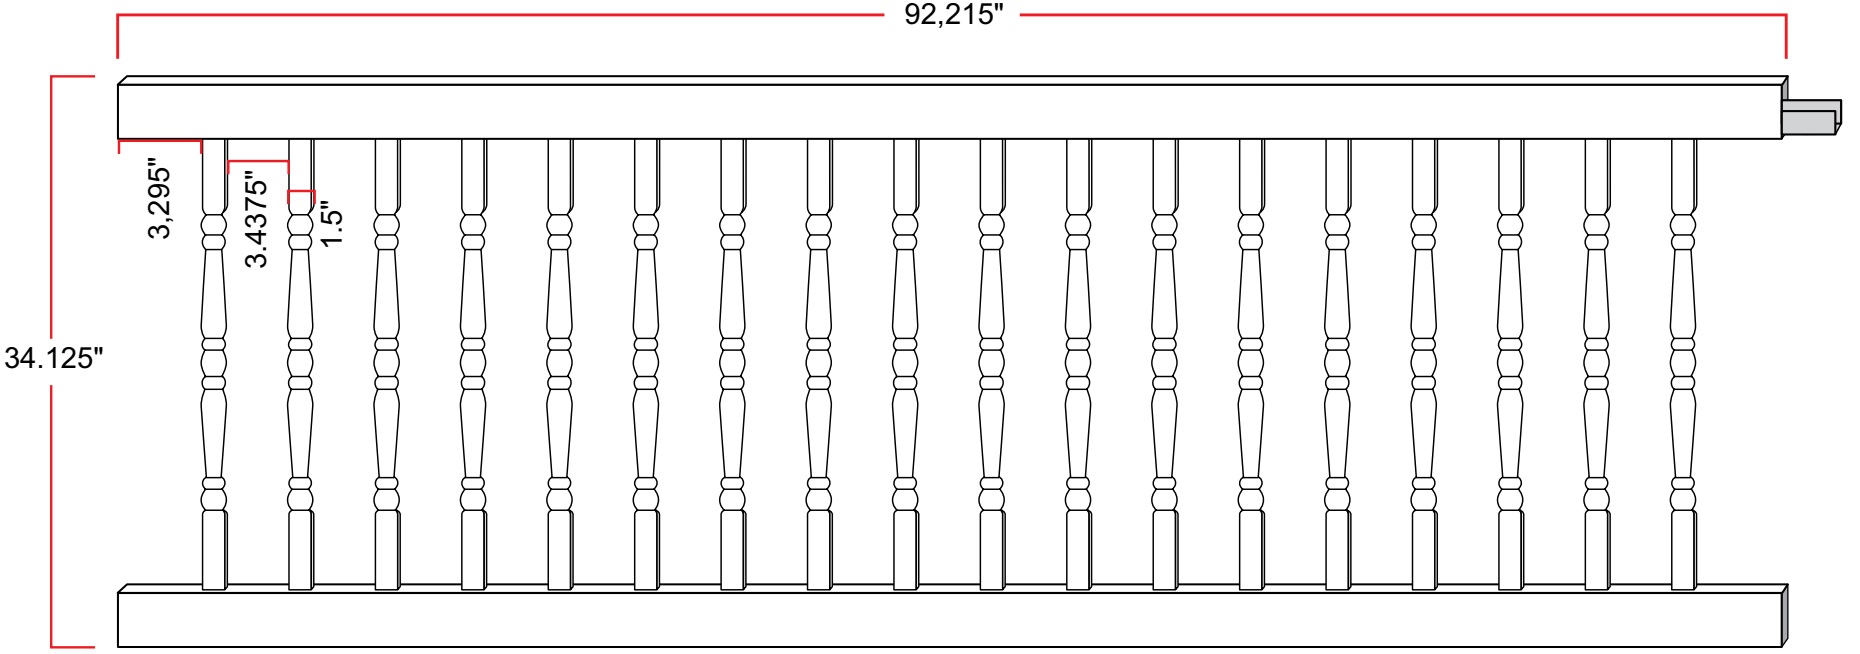

# Heritage 72" x 36" Railing Section

Note:  
The opening in the steel insert should face upwards in the top rail.

# Heritage 96" x 36" Railing Section

Note:  
The opening in the steel insert should face upwards in the top rail.