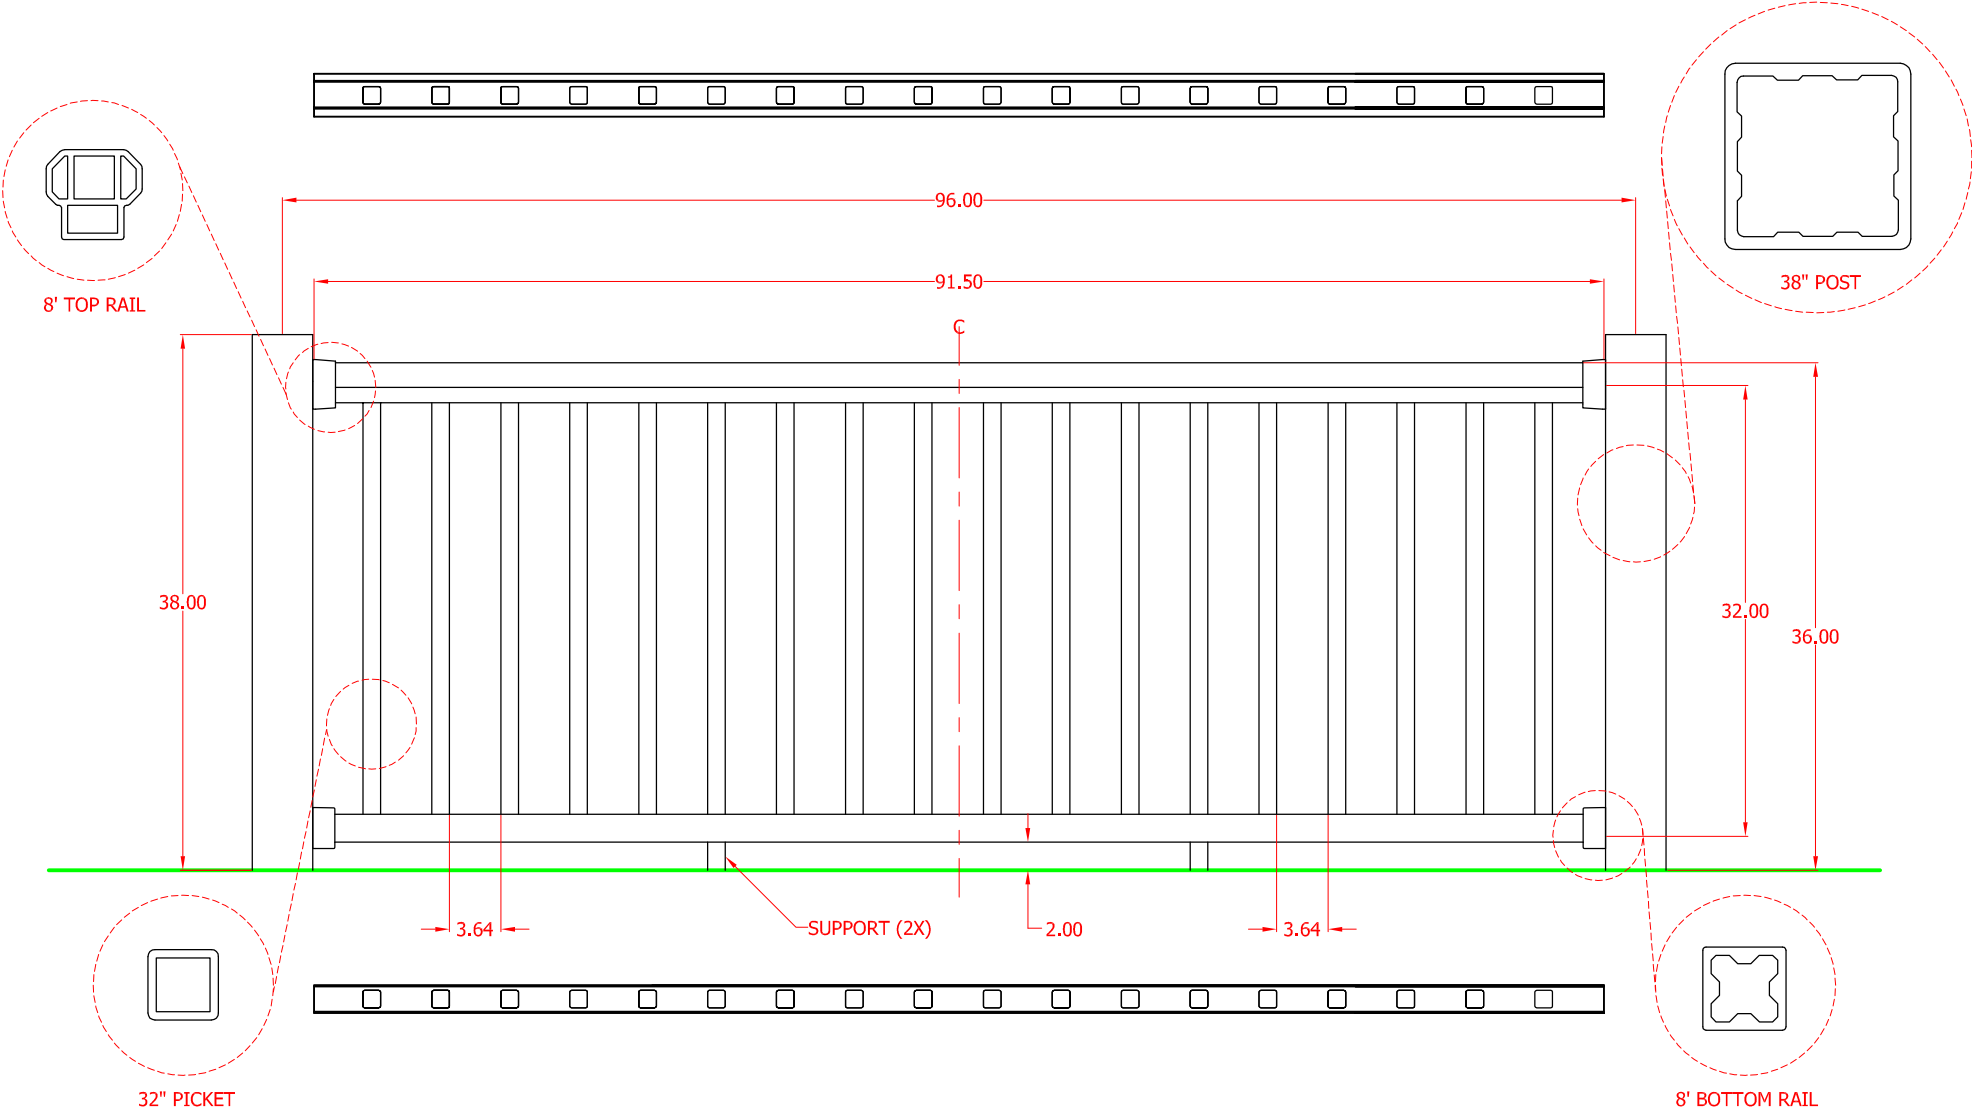

Smart Rail 72"x36" Railing Section

Smart Rail 96"x36" Railing Section

Smart Rail 72"x42" Railing Section

Smart Rail 96"x42" Railing Section