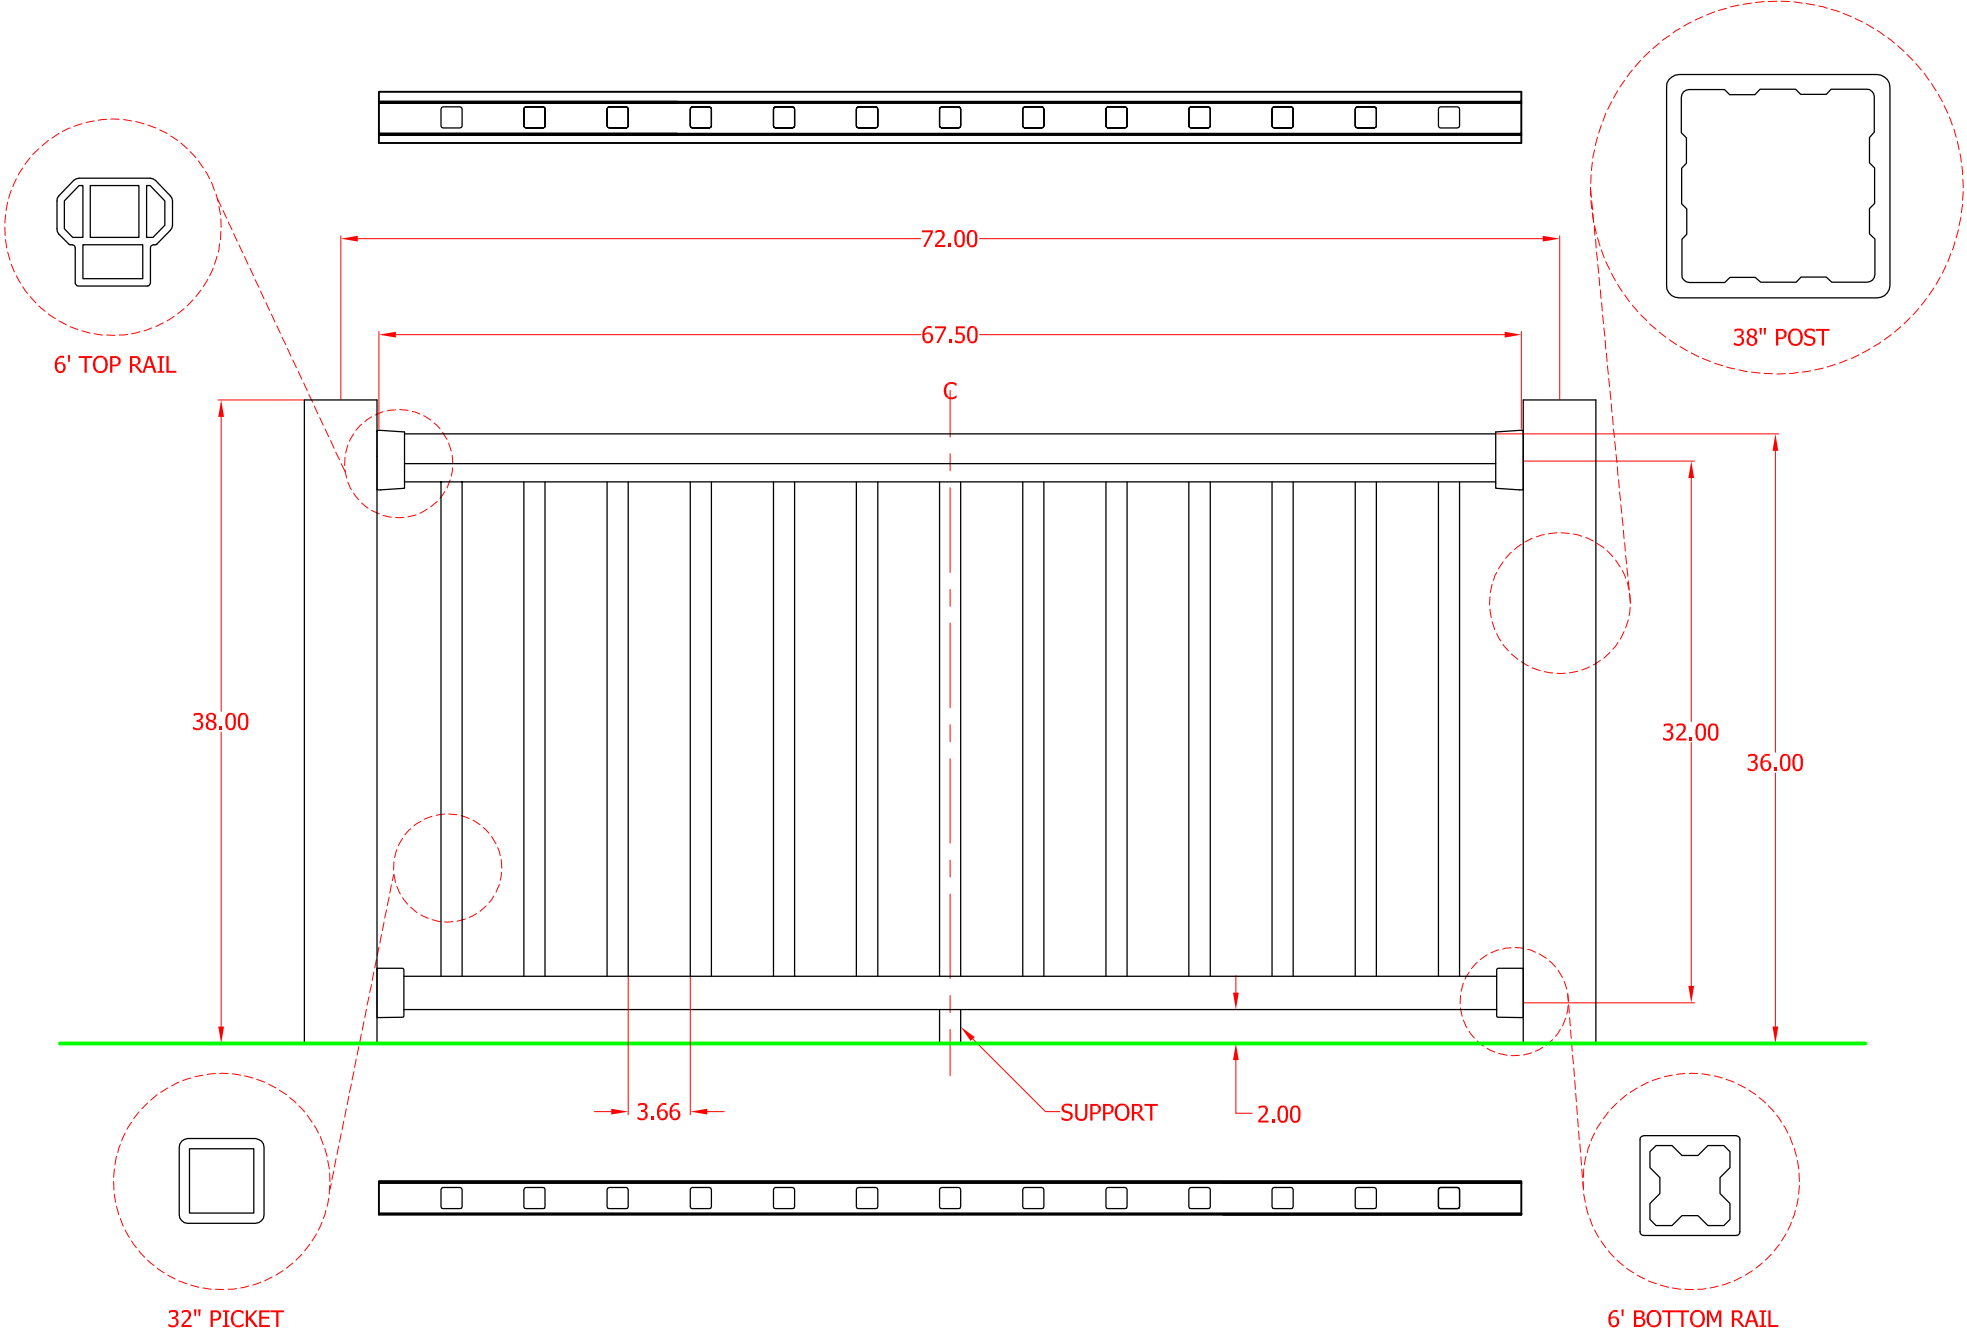

Smart Rail 72"x36" Railing Section

Smart Rail 96"x36" Railing Section

Smart Rail 72"x42" Railing Section

Smart Rail 96"x42" Railing Section