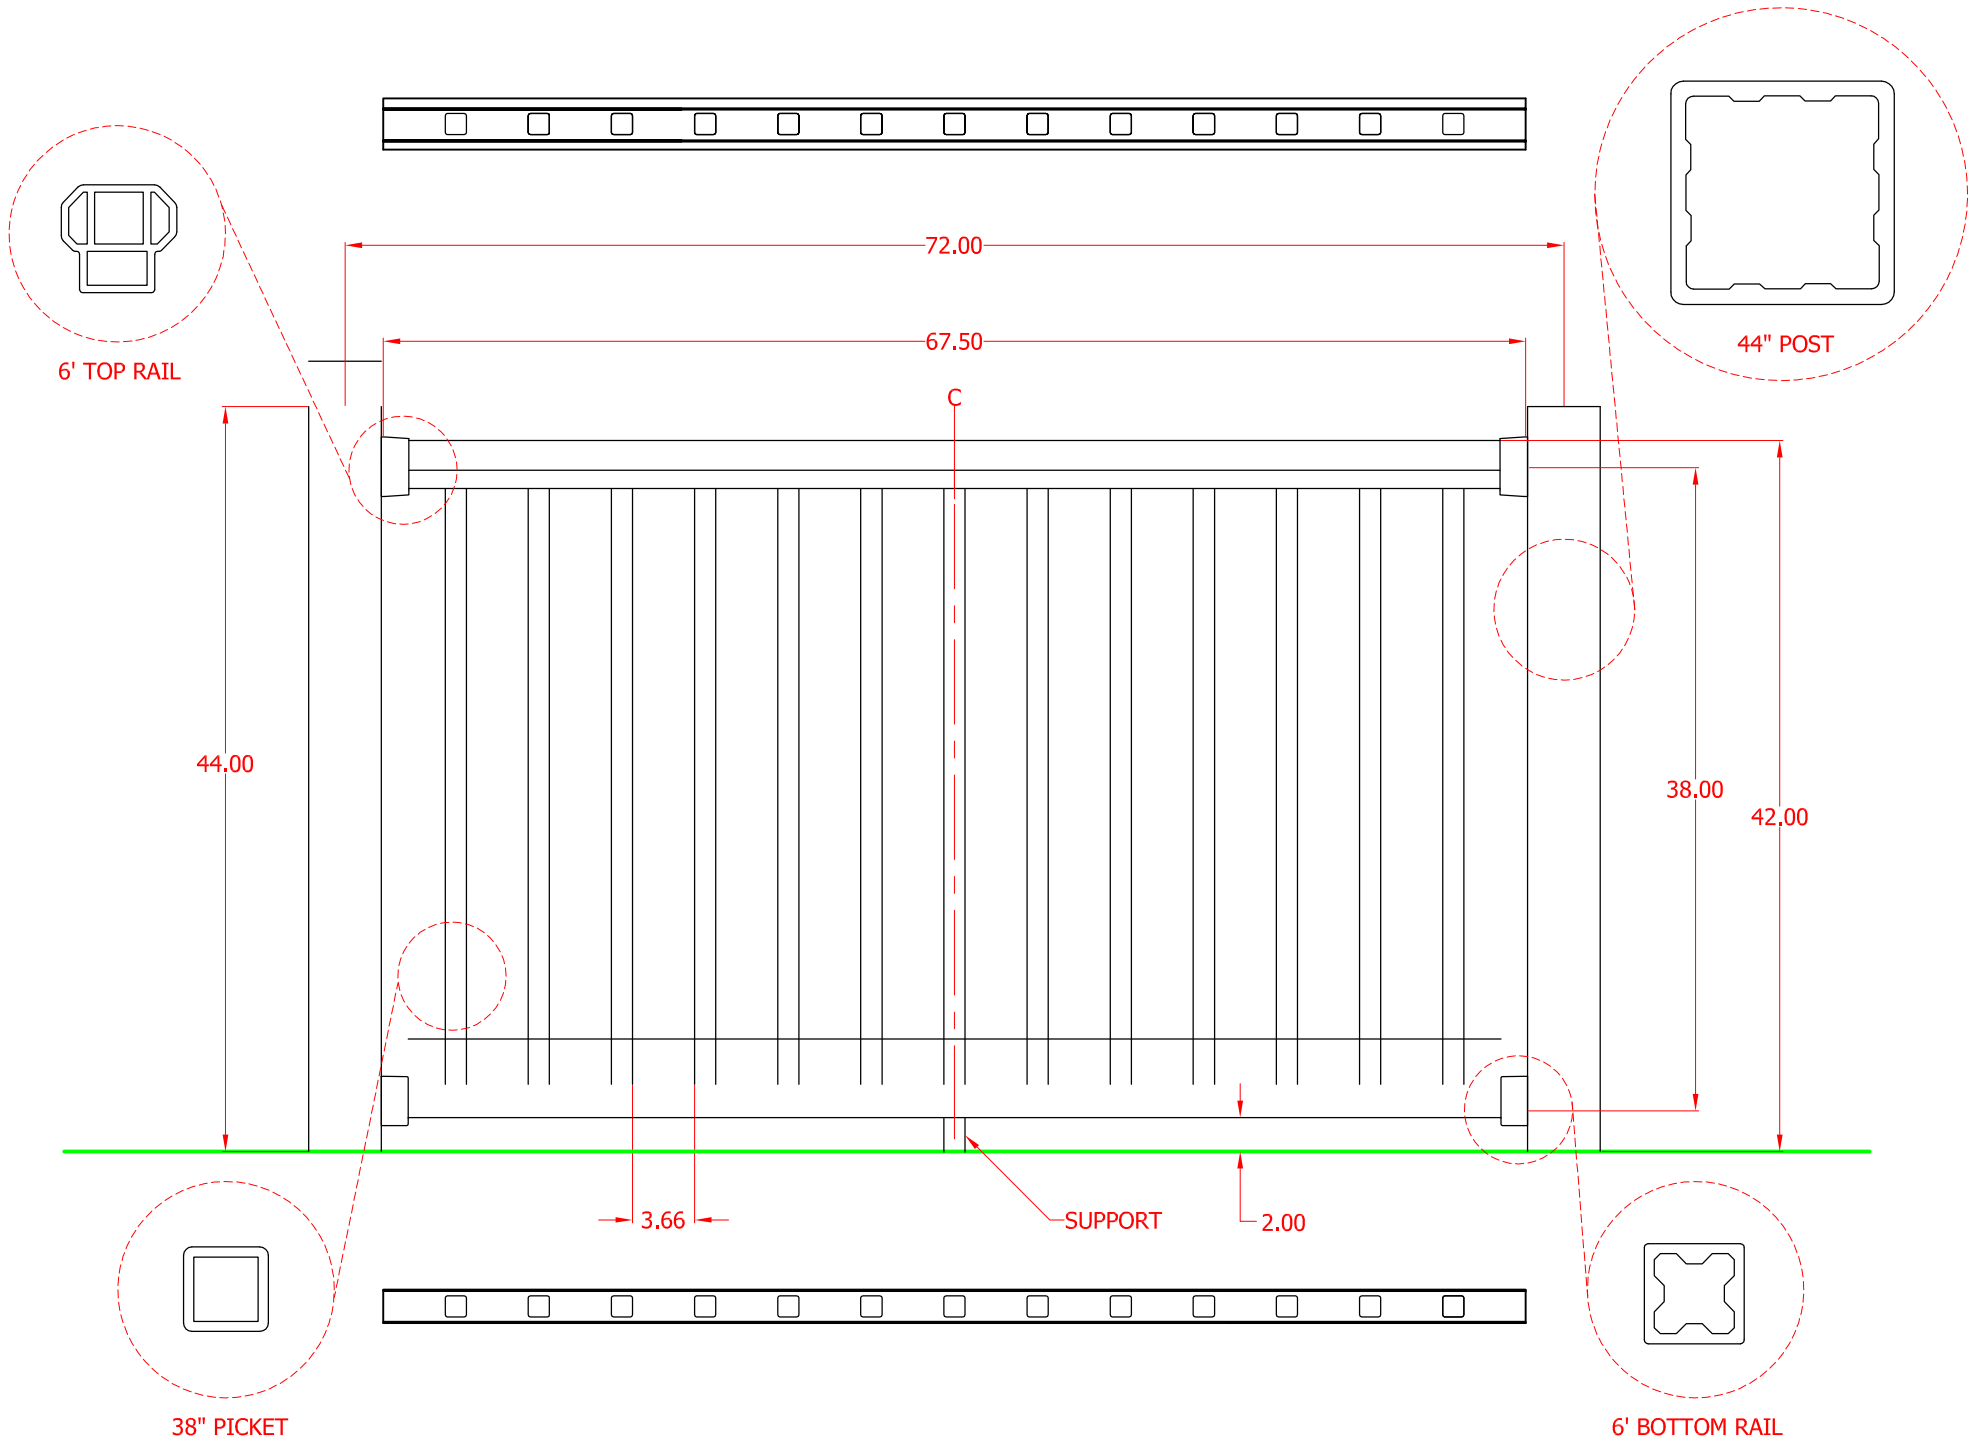

Smart Rail 72"x36" Railing Section

Smart Rail 96"x36" Railing Section

Smart Rail 72"x42" Railing Section

Smart Rail 96"x42" Railing Section